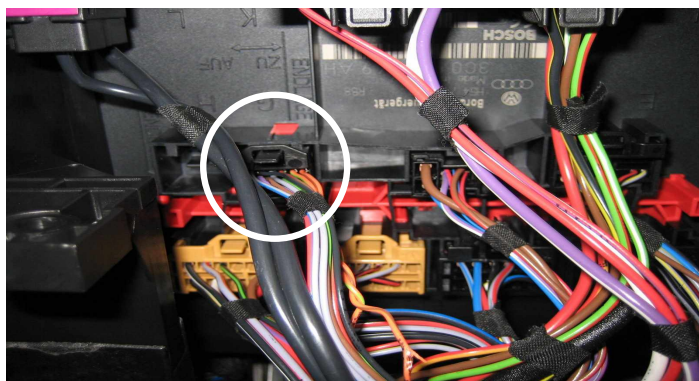

Specific vehicle alarm fitting instructions

Brand: **VW**

Model: **TOURAN**

Year: **2003**→

(G) 12 Pin Connector

Function

Pin Number	Wire Colour	Function
8	Orange-green	Can H
7	Orange-brown	Can L
9	Brown-red	LBO
1	Red-black	Block

(C) 16 Pin Connector

Function

Pin Number	Wire Colour	Function
11	Black-white	LBC