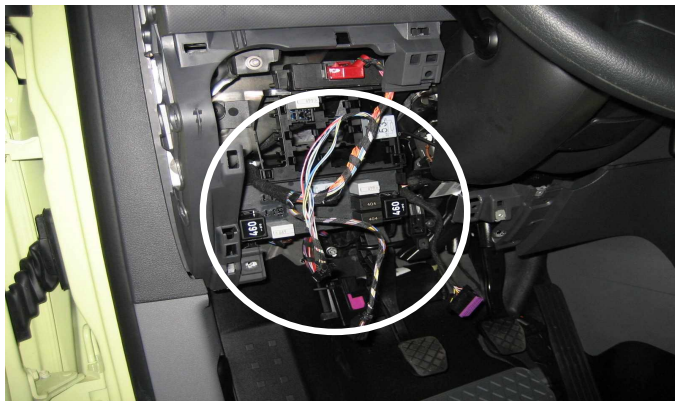

Specific vehicle alarm fitting instructions

Brand: **VW**

Model: **TOURAN**

Year: **2003**→

(G) 12 Pin Connector

Function

Pin Number	Wire Colour	Function
8	Orange-green	Can H
7	Orange-brown	Can L
9	Brown-red	LBO
1	Red-black	Block

(C) 16 Pin Connector

Function

Pin Number	Wire Colour	Function
11	Black-white	LBC