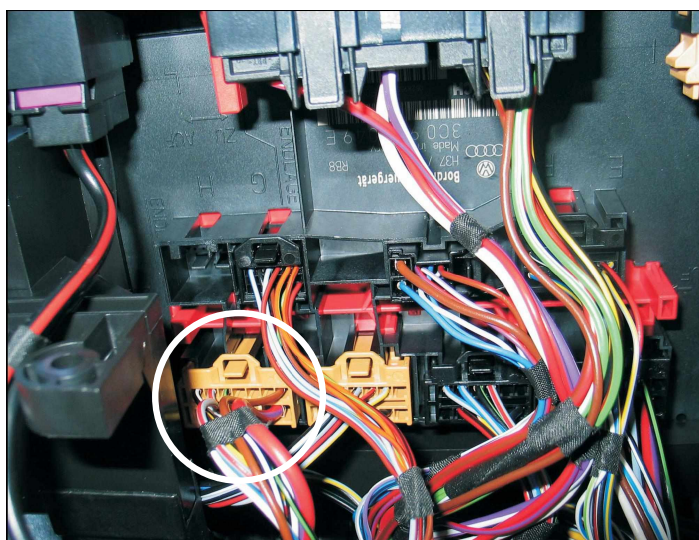

Specific vehicle alarm fitting instructions

Brand: **VW**

Model: **TOURAN**

Year: **2003**→

(G) 12 Pin Connector

Function

Pin Number	Wire Colour	Function
8	Orange-green	Can H
7	Orange-brown	Can L
9	Brown-red	LBO
1	Red-black	Block

(C) 16 Pin Connector

Function

Pin Number	Wire Colour	Function
11	Black-white	LBC