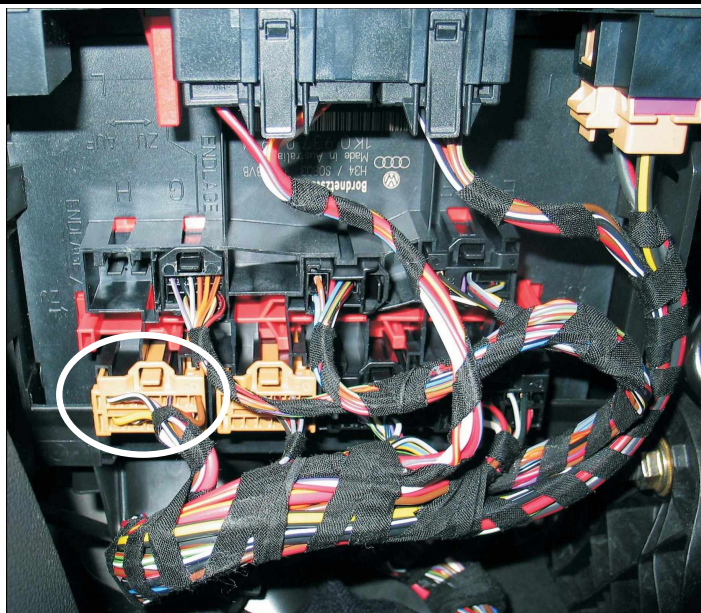

Specific vehicle alarm fitting instructions

Brand: **VW**

Model: **GOLF V**

Year: **2004**→

**(G) 12 Pin Connector**

**Function**

Pin Number	Wire Colour	Function
8	Orange-green	Can H
7	Orange-brown	Can L
9	Brown-red	LBO
1	Red-black	Block

**(C) 16 Pin Connector**

**Function**

Pin Number	Wire Colour	Function
11	Black-white	LBC