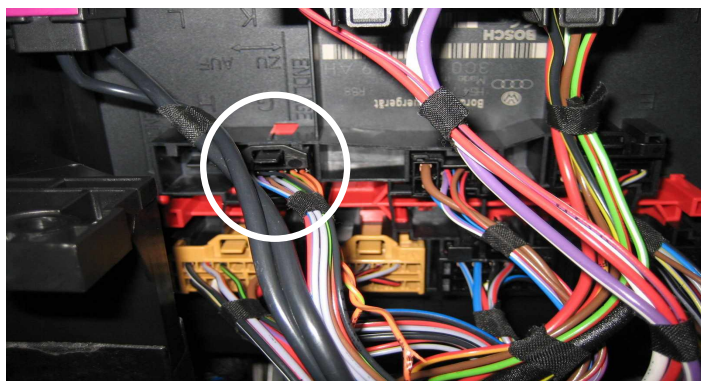

Specific vehicle alarm fitting instructions

Brand: **VW**

Model: **GOLF V**

Year: **2004**→

**(G) 12 Pin Connector**

**Function**

Pin Number	Wire Colour	Function
8	Orange-green	Can H
7	Orange-brown	Can L
9	Brown-red	LBO
1	Red-black	Block

**(C) 16 Pin Connector**

**Function**

Pin Number	Wire Colour	Function
11	Black-white	LBC