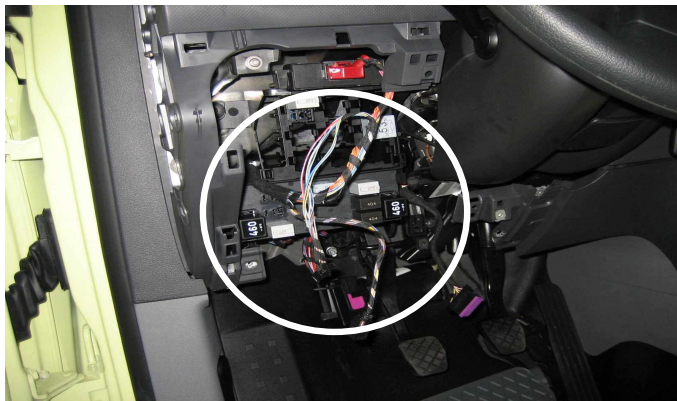

Specific vehicle alarm fitting instructions

Brand: **VW**

Model: **GOLF V**

Year: **2004**→

**(G) 12 Pin Connector**

**Function**

Pin Number	Wire Colour	Function
8	Orange-green	Can H
7	Orange-brown	Can L
9	Brown-red	LBO
1	Red-black	Block

**(C) 16 Pin Connector**

**Function**

Pin Number	Wire Colour	Function
11	Black-white	LBC