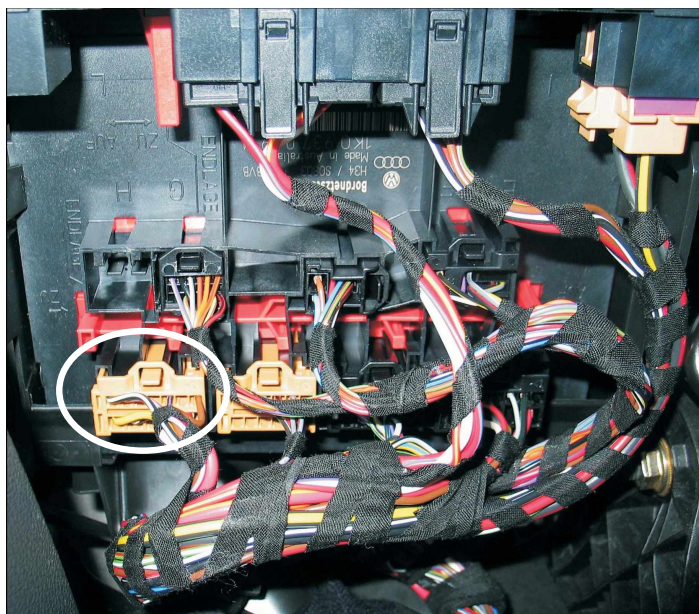

Specific vehicle alarm fitting instructions

Brand: **SKODA**

Model: **OCTAVIA**

Year: **2005**→

(G) 12 Pin Connector

Function

Pin Number	Wire Colour	Function
8	Orange-green	Can H
7	Orange-brown	Can L
9	Brown-red	LBO
1	Red-black	Block

(C) 16 Pin Connector

Function

Pin Number	Wire Colour	Function
11	Black-white	LBC