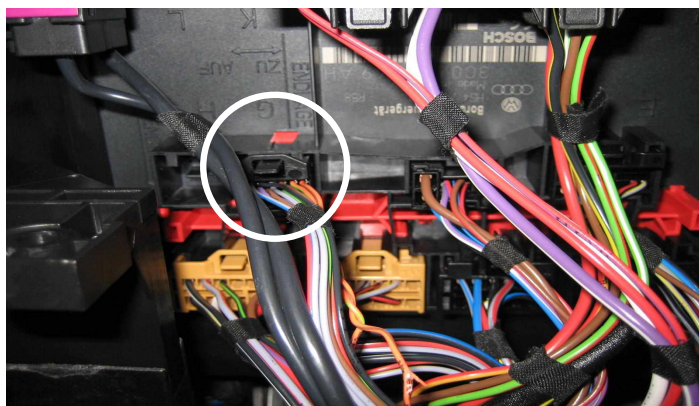

Specific vehicle alarm fitting instructions

Brand: **SKODA**

Model: **OCTAVIA**

Year: **2005**→

(G) 12 Pin Connector

Function

Pin Number	Wire Colour	Function
8	Orange-green	Can H
7	Orange-brown	Can L
9	Brown-red	LBO
1	Red-black	Block

(C) 16 Pin Connector

Function

Pin Number	Wire Colour	Function
11	Black-white	LBC