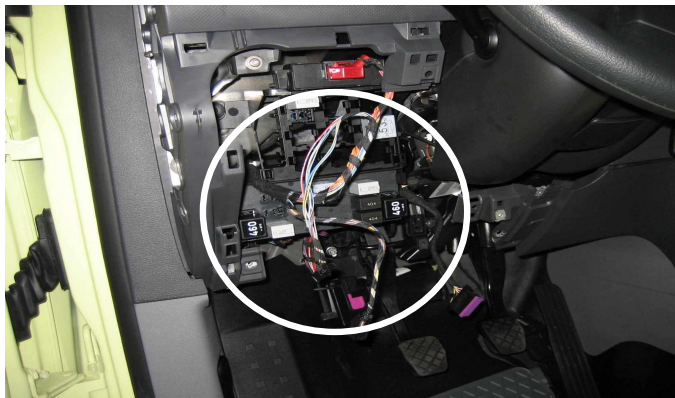

Specific vehicle alarm fitting instructions

Brand: **SKODA**

Model: **OCTAVIA**

Year: **2005**→

(G) 12 Pin Connector

Function

Pin Number	Wire Colour	Function
8	Orange-green	Can H
7	Orange-brown	Can L
9	Brown-red	LBO
1	Red-black	Block

(C) 16 Pin Connector

Function

Pin Number	Wire Colour	Function
11	Black-white	LBC