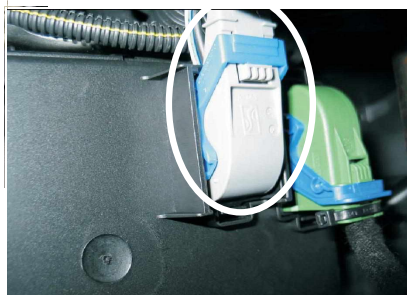

60 Pin Connector

Function

PIN Number

WIRE Colour

23

Yellow-brown

LBO

45

Violet-yellow

Block