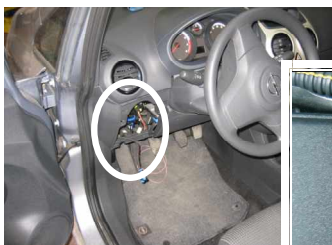

60 Pin Connector

Function

PIN Number

WIRE Colour

23

Yellow-brown

LBO

45

Violet-yellow

Block