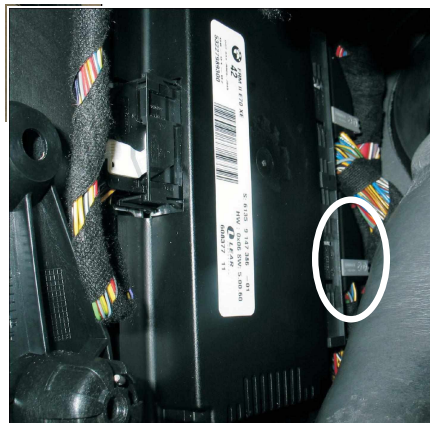

Specific vehicle alarm fitting instructions

Brand: **BMW**

Model: **X5**

Year: **2007** →

41 Pin Connector

Function

Pin Number	Wire Colour	Function
35	Orange-green	Can H
26	Green	Can L
22	Black	Block
21	Red-violet	+12V
17	Brown	Gnd

26 Pin Connector

Function

Pin Number	Wire Colour	Function
18	Blue-brown	LBO

Specific vehicle alarm fitting instructions

Brand: **BMW**Model: **X5**Year: **2007** →**51 Pin Connector****Function****Pin
Number****Wire
Colour**