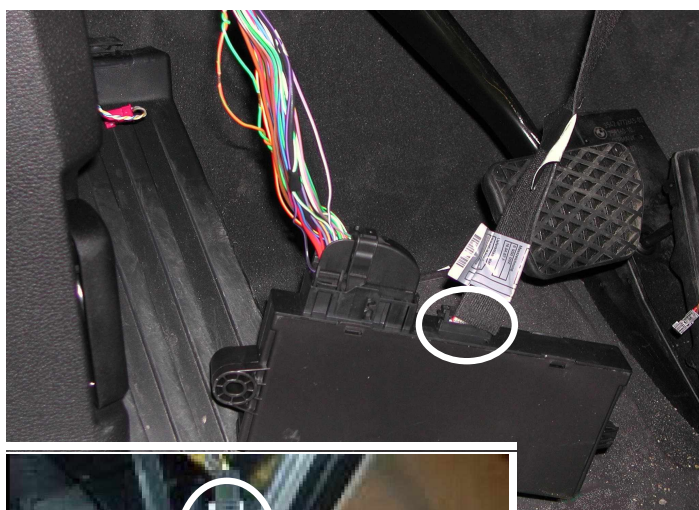

Specific vehicle alarm fitting instructions

Brand: **BMW**

Model: **X5**

Year: **2007** →

41 Pin Connector

Function

Pin Number	Wire Colour	Function
35	Orange-green	Can H
26	Green	Can L
22	Black	Block
21	Red-violet	+12V
17	Brown	Gnd

26 Pin Connector

Function

Pin Number	Wire Colour	Function
18	Blue-brown	LBO

Specific vehicle alarm fitting instructions

Brand: **BMW**Model: **X5**Year: **2007** →**51 Pin Connector****Function****Pin
Number****Wire
Colour**