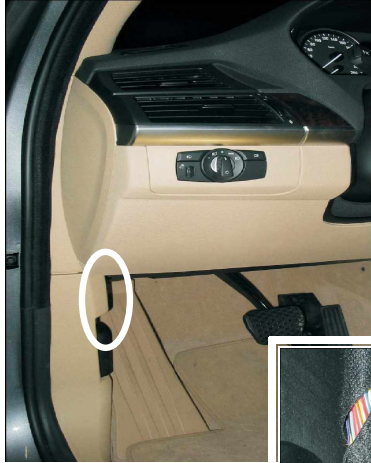

Specific vehicle alarm fitting instructions

Brand: **BMW**

Model: **X5**

Year: **2007** →

41 Pin Connector

Function

Pin Number	Wire Colour	Function
35	Orange-green	Can H
26	Green	Can L
22	Black	Block
21	Red-violet	+12V
17	Brown	Gnd

26 Pin Connector

Function

Pin Number	Wire Colour	Function
18	Blue-brown	LBO

Specific vehicle alarm fitting instructions

Brand: **BMW**Model: **X5**Year: **2007** →**51 Pin Connector****Function****Pin
Number****Wire
Colour**