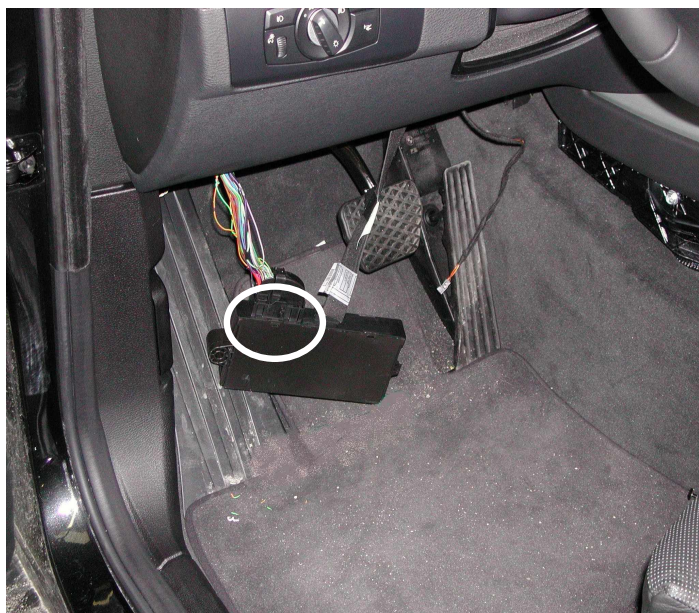

Specific vehicle alarm fitting instructions

Brand: **BMW**

Model: **X5**

Year: **2007** →

41 Pin Connector

Function

Pin Number	Wire Colour	Function
35	Orange-green	Can H
26	Green	Can L
22	Black	Block
21	Red-violet	+12V
17	Brown	Gnd

26 Pin Connector

Function

Pin Number	Wire Colour	Function
18	Blue-brown	LBO

Specific vehicle alarm fitting instructions

Brand: **BMW**Model: **X5**Year: **2007** →**51 Pin Connector****Function****Pin
Number****Wire
Colour**